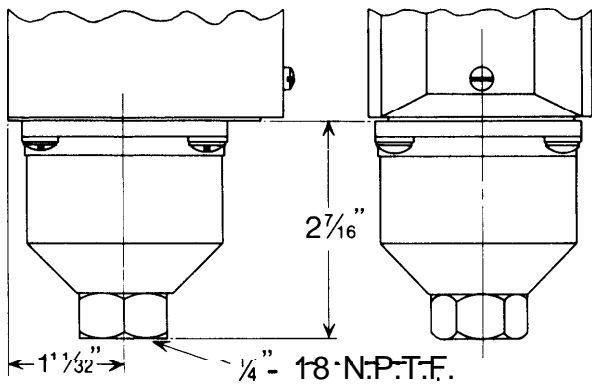

PRESSURE CONTROLS

NEMA Type 1

Style C
Catalog Number
836-C1A

Style C
Catalog Number
836-C2A
836-C3A
836-C60A
836-C61A

Style C
Catalog Number Dim. "A"
836-C4A 2-1/8"
836-C5A 2-1/8"
836-C6A 2-7/16"
836-C7A 2-7/16"
836-C62A 2-13/32"
836-C63A 2-13/32"

NEMA Type 1

(Refer to Front Page)

Style C

Catalog Number	Dim. "A"
836-C8A	1-51/64"
836-C9A	1-45/64"
836-C10A	1-59/64"
836-C11A	1-59/64"
836-C12A	1-59/64"
836-C64A	2-5/64"
836-C65A	2-1/32"

Catalog Number
836-N6
External Pulsation
Snubber for Style A

Catalog Number
836-N7
External Pulsation Snubber for Style C
and all Other 1/4" • 18 N.P.T.F.
Pressure Connections

Order Catalog Number 836-N1
Pipe Adapter when these Controls
are connected to Standard Pipe.

Style A
Catalog Number
836-A1A
836-A2A
836-A3A
836-A4A

Order Catalog Number
836-N1 Pipe Adapter
when these switches
are connected to
Standard Pipe.

Any two Style A Bulletin 836, Bulb & Capillary Bulletin 837
or combination of controls may be mounted in this enclosure.