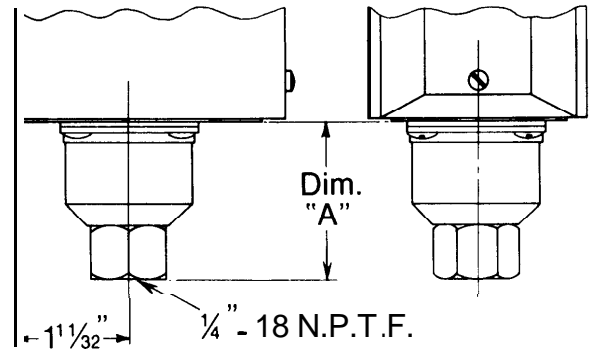

PRESSURE CONTROLS

NEMA Type 1

Style C
Catalog Number
836-C1A

Style C
Catalog Number
836-C2A
836-C3A
836-C60A
836-C61A

Style C
Catalog Number Dim. "A"
836-C4A 2-1/8"
836-C5A 2-1/8"
836-C6A 2-7/16"
836-C7A 2-7/16"
836-C62A 2-13/32"
836-C63A 2-13/32"

NEMA Type 1

(Refer to Front Page)

Style C

Catalog Number	Dim. "A"
836-C8A	1-51/64"
836-C9A	1-45/64"
836-C10A	1-59/64"
836-C11A	1-59/64"
836-C12A	1-59/64"
836-C64A	2-5/64"
836-C65A	2-1/32"

Catalog Number
836-N6
External Pulsation
Snubber for Style A

Catalog Number
836-N7
External Pulsation Snubber for Style C
and all Other 1/4" • 18 N.P.T.F.
Pressure Connections

Order Catalog Number 836-N1
Pipe Adapter when these Controls
are connected to Standard Pipe.

Style A
Catalog Number
836-A1A
836-A2A
836-A3A
836-A4A

Order Catalog Number
836-N1 Pipe Adapter
when these switches
are connected to
Standard Pipe.

Any two Style A Bulletin 836, Bulb & Capillary Bulletin 837
or combination of controls may be mounted in this enclosure.