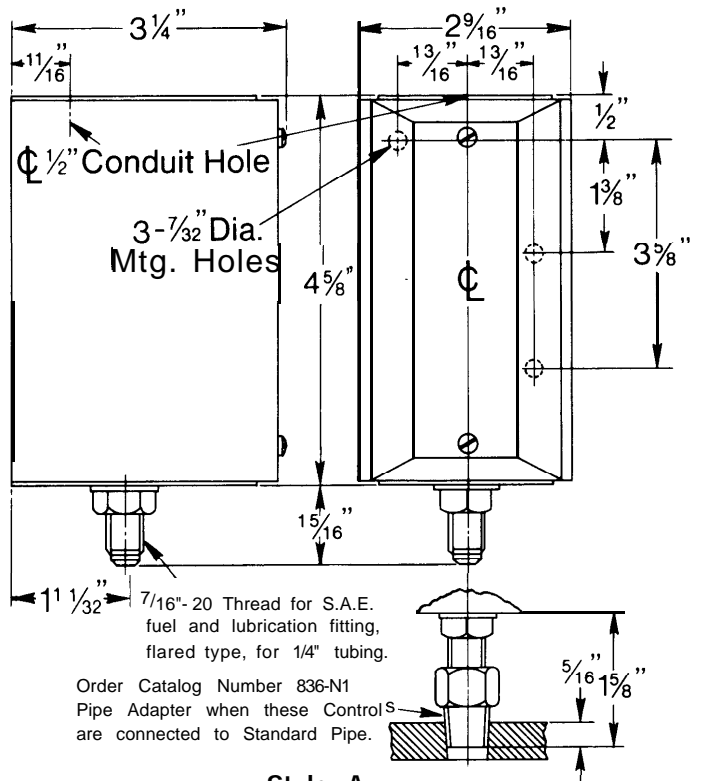

PRESSURE CONTROLS

NEMA Type 1

Style C
Catalog Number
836-C1A

Style C
Catalog Number
836-C2A
836-C3A
836-C60A
836-C61A

Style C
Catalog Number Dim. "A"
836-C4A 2-1/8"
836-C5A 2-1/8"
836-C6A 2-7/16"
836-C7A 2-7/16"
836-C62A 2-13/32"
836-C63A 2-13/32"

NEMA Type 1

(Refer to Front Page)

Style C

Catalog Number	Dim. "A"
836-C8A	1-51/64"
836-C9A	1-45/64"
836-C10A	1-59/64"
836-C11A	1-59/64"
836-C12A	1-59/64"
836-C64A	2-5/64"
836-C65A	2-1/32"

Catalog Number
836-N6
External Pulsation
Snubber for Style A

Catalog Number
836-N7
External Pulsation Snubber for Style C
and all Other 1/4" • 18 N.P.T.F.
Pressure Connections

Order Catalog Number 836-N1
Pipe Adapter when these Controls
are connected to Standard Pipe.

Style A
Catalog Number
836-A1A
836-A2A
836-A3A
836-A4A

Order Catalog Number
836-N1 Pipe Adapter
when these switches
are connected to
Standard Pipe.

Any two Style A Bulletin 836, Bulb & Capillary Bulletin 837
or combination of controls may be mounted in this enclosure.