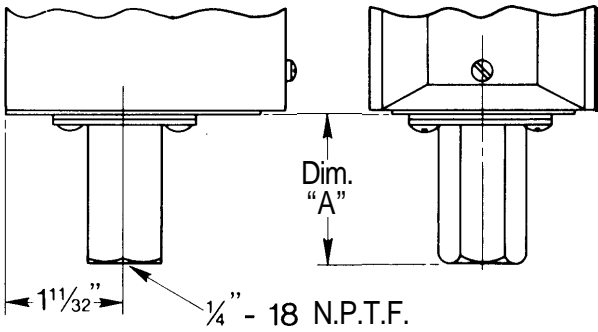

PRESSURE CONTROLS

NEMA Type 1

Style C
Catalog Number
836-C1A

Style C
Catalog Number
836-C2A
836-C3A
836-C60A
836-C61A

Style C
Catalog Number Dim. "A"
836-C4A 2-1/8"
836-C5A 2-1/8"
836-C6A 2-7/16"
836-C7A 2-7/16"
836-C62A 2-13/32"
836-C63A 2-13/32"

NEMA Type 1

(Refer to Front Page)

Style C

Catalog Number	Dim. "A"
836-C8A	1-51/64"
836-C9A	1-45/64"
836-C10A	1-59/64"
836-C11A	1-59/64"
836-C12A	1-59/64"
836-C64A	2-5/64"
836-C65A	2-1/32"

Catalog Number
836-N6
External Pulsation
Snubber for Style A

Catalog Number
836-N7
External Pulsation Snubber for Style C
and all Other 1/4" • 18 N.P.T.F.
Pressure Connections

Order Catalog Number 836-N1
Pipe Adapter when these Controls
are connected to Standard Pipe.

Style A
Catalog Number
836-A1A
836-A2A
836-A3A
836-A4A

Order Catalog Number
836-N1 Pipe Adapter
when these switches
are connected to
Standard Pipe.

Any two Style A Bulletin 836, Bulb & Capillary Bulletin 837
or combination of controls may be mounted in this enclosure.