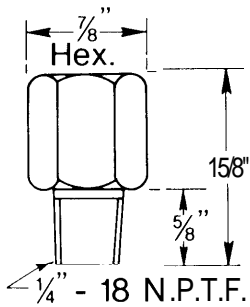

PRESSURE CONTROLS

NEMA Type 1

Style C
Catalog Number
836-C1A

Style C
Catalog Number
836-C2A
836-C3A
836-C60A
836-C61A

Style C
Catalog Number Dim. "A"
836-C4A 2-1/8"
836-C5A 2-1/8"
836-C6A 2-7/16"
836-C7A 2-7/16"
836-C62A 2-13/32"
836-C63A 2-13/32"

NEMA Type 1

(Refer to Front Page)

Style C

Catalog Number	Dim. "A"
836-C8A	1-51/64"
836-C9A	1-45/64"
836-C10A	1-59/64"
836-C11A	1-59/64"
836-C12A	1-59/64"
836-C64A	2-5/64"
836-C65A	2-1/32"

Catalog Number
836-N6
External Pulsation
Snubber for Style A

Catalog Number
836-N7
External Pulsation Snubber for Style C
and all Other 1/4" • 18 N.P.T.F.
Pressure Connections

Order Catalog Number 836-N1
Pipe Adapter when these Controls
are connected to Standard Pipe.

Style A
Catalog Number
836-A1A
836-A2A
836-A3A
836-A4A

Order Catalog Number
836-N1 Pipe Adapter
when these switches
are connected to
Standard Pipe.

Any two Style A Bulletin 836, Bulb & Capillary Bulletin 837
or combination of controls may be mounted in this enclosure.