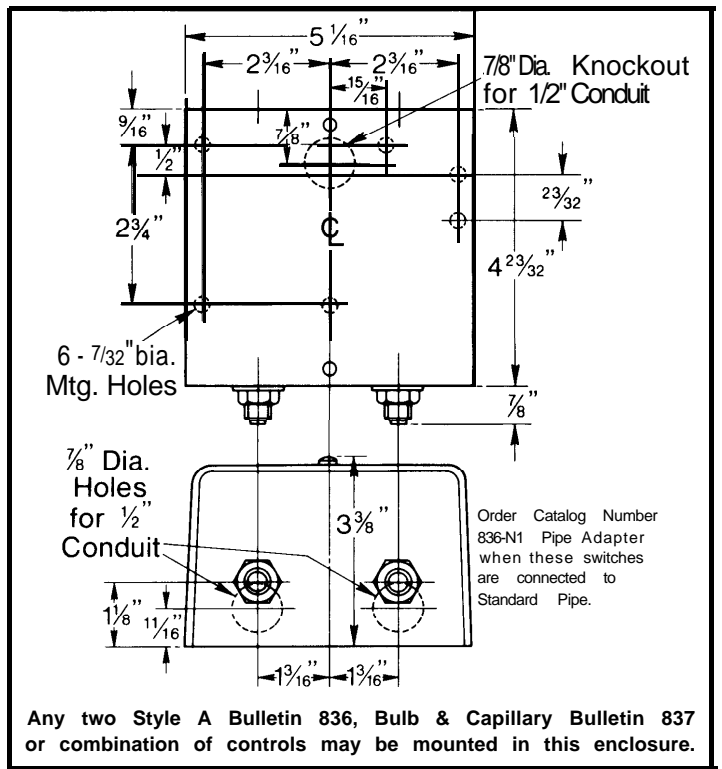

PRESSURE CONTROLS

NEMA Type 1

Style C
Catalog Number
836-C1A

Style C
Catalog Number
836-C2A
836-C3A
836-C60A
836-C61A

Style C
Catalog Number Dim. "A"
836-C4A 2-1/8"
836-C5A 2-1/8"
836-C6A 2-7/16"
836-C7A 2-7/16"
836-C62A 2-13/32"
836-C63A 2-13/32"

NEMA Type 1

(Refer to Front Page)

Style C

Catalog Number	Dim. "A"
836-C8A	1-51/64"
836-C9A	1-45/64"
836-C10A	1-59/64"
836-C11A	1-59/64"
836-C12A	1-59/64"
836-C64A	2-5/64"
836-C65A	2-1/32"

Catalog Number
836-N6
External Pulsation
Snubber for Style A

Catalog Number
836-N7
External Pulsation Snubber for Style C
and all Other 1/4" • 18 N.P.T.F.
Pressure Connections

Order Catalog Number 836-N1
Pipe Adapter when these Controls
are connected to Standard Pipe.

Style A
Catalog Number
836-A1A
836-A2A
836-A3A
836-A4A

Order Catalog Number
836-N1 Pipe Adapter
when these switches
are connected to
Standard Pipe.

Any two Style A Bulletin 836, Bulb & Capillary Bulletin 837
or combination of controls may be mounted in this enclosure.