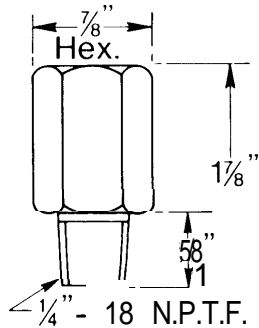

PRESSURE CONTROLS

NEMA Type 1

Style C
Catalog Number
836-C1A

Style C
Catalog Number
836-C2A
836-C3A
836-C60A
836-C61A

Style C
Catalog Number Dim. "A"
836-C4A 2-1/8"
836-C5A 2-1/8"
836-C6A 2-7/16"
836-C7A 2-7/16"
836-C62A 2-13/32"
836-C63A 2-13/32"

NEMA Type 1

(Refer to Front Page)

Style C

Catalog Number	Dim. "A"
836-C8A	1-51/64"
836-C9A	1-45/64"
836-C10A	1-59/64"
836-C11A	1-59/64"
836-C12A	1-59/64"
836-C64A	2-5/64"
836-C65A	2-1/32"

Catalog Number
836-N6
External Pulsation
Snubber for Style A

Catalog Number
836-N7
External Pulsation Snubber for Style C
and all Other 1/4" • 18 N.P.T.F.
Pressure Connections

Order Catalog Number 836-N1
Pipe Adapter when these Controls
are connected to Standard Pipe.

Style A
Catalog Number
836-A1A
836-A2A
836-A3A
836-A4A

Order Catalog Number
836-N1 Pipe Adapter
when these switches
are connected to
Standard Pipe.

Any two Style A Bulletin 836, Bulb & Capillary Bulletin 837
or combination of controls may be mounted in this enclosure.