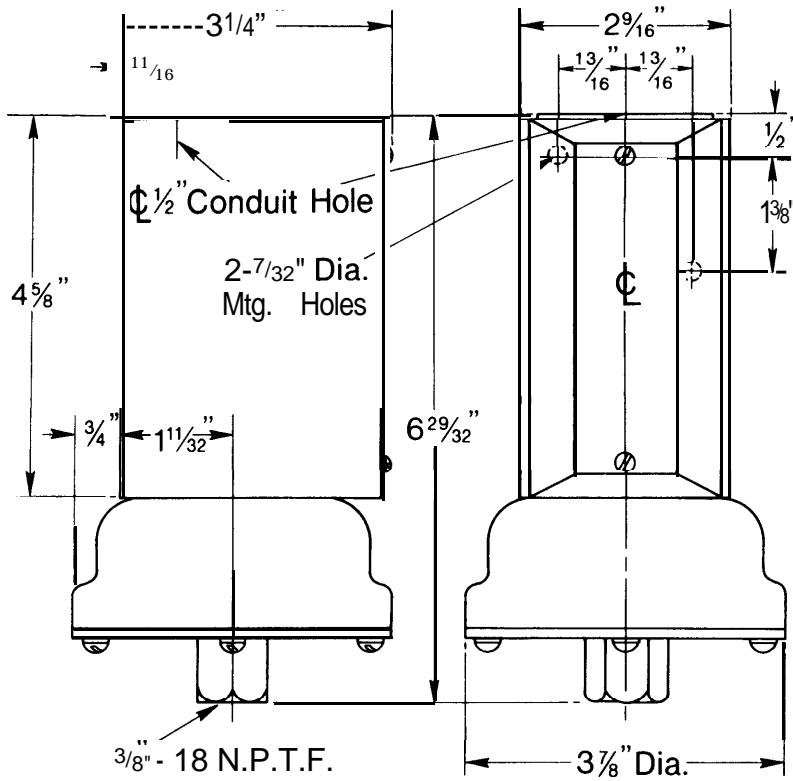

PRESSURE CONTROLS

NEMA Type 1

Style C
Catalog Number
836-C1A

Style C
Catalog Number
836-C2A
836-C3A
836-C60A
836-C61A

Style C
Catalog Number Dim. "A"
836-C4A 2-1/8"
836-C5A 2-1/8"
836-C6A 2-7/16"
836-C7A 2-7/16"
836-C62A 2-13/32"
836-C63A 2-13/32"

NEMA Type 1

(Refer to Front Page)

Style C

Catalog Number	Dim. "A"
836-C8A	1-51/64"
836-C9A	1-45/64"
836-C10A	1-59/64"
836-C11A	1-59/64"
836-C12A	1-59/64"
836-C64A	2-5/64"
836-C65A	2-1/32"

Catalog Number
836-N6
External Pulsation
Snubber for Style A

Catalog Number
836-N7
External Pulsation Snubber for Style C
and all Other 1/4" • 18 N.P.T.F.
Pressure Connections

Order Catalog Number 836-N1
Pipe Adapter when these Controls
are connected to Standard Pipe.

Style A
Catalog Number
836-A1A
836-A2A
836-A3A
836-A4A

Order Catalog Number
836-N1 Pipe Adapter
when these switches
are connected to
Standard Pipe.

Any two Style A Bulletin 836, Bulb & Capillary Bulletin 837
or combination of controls may be mounted in this enclosure.